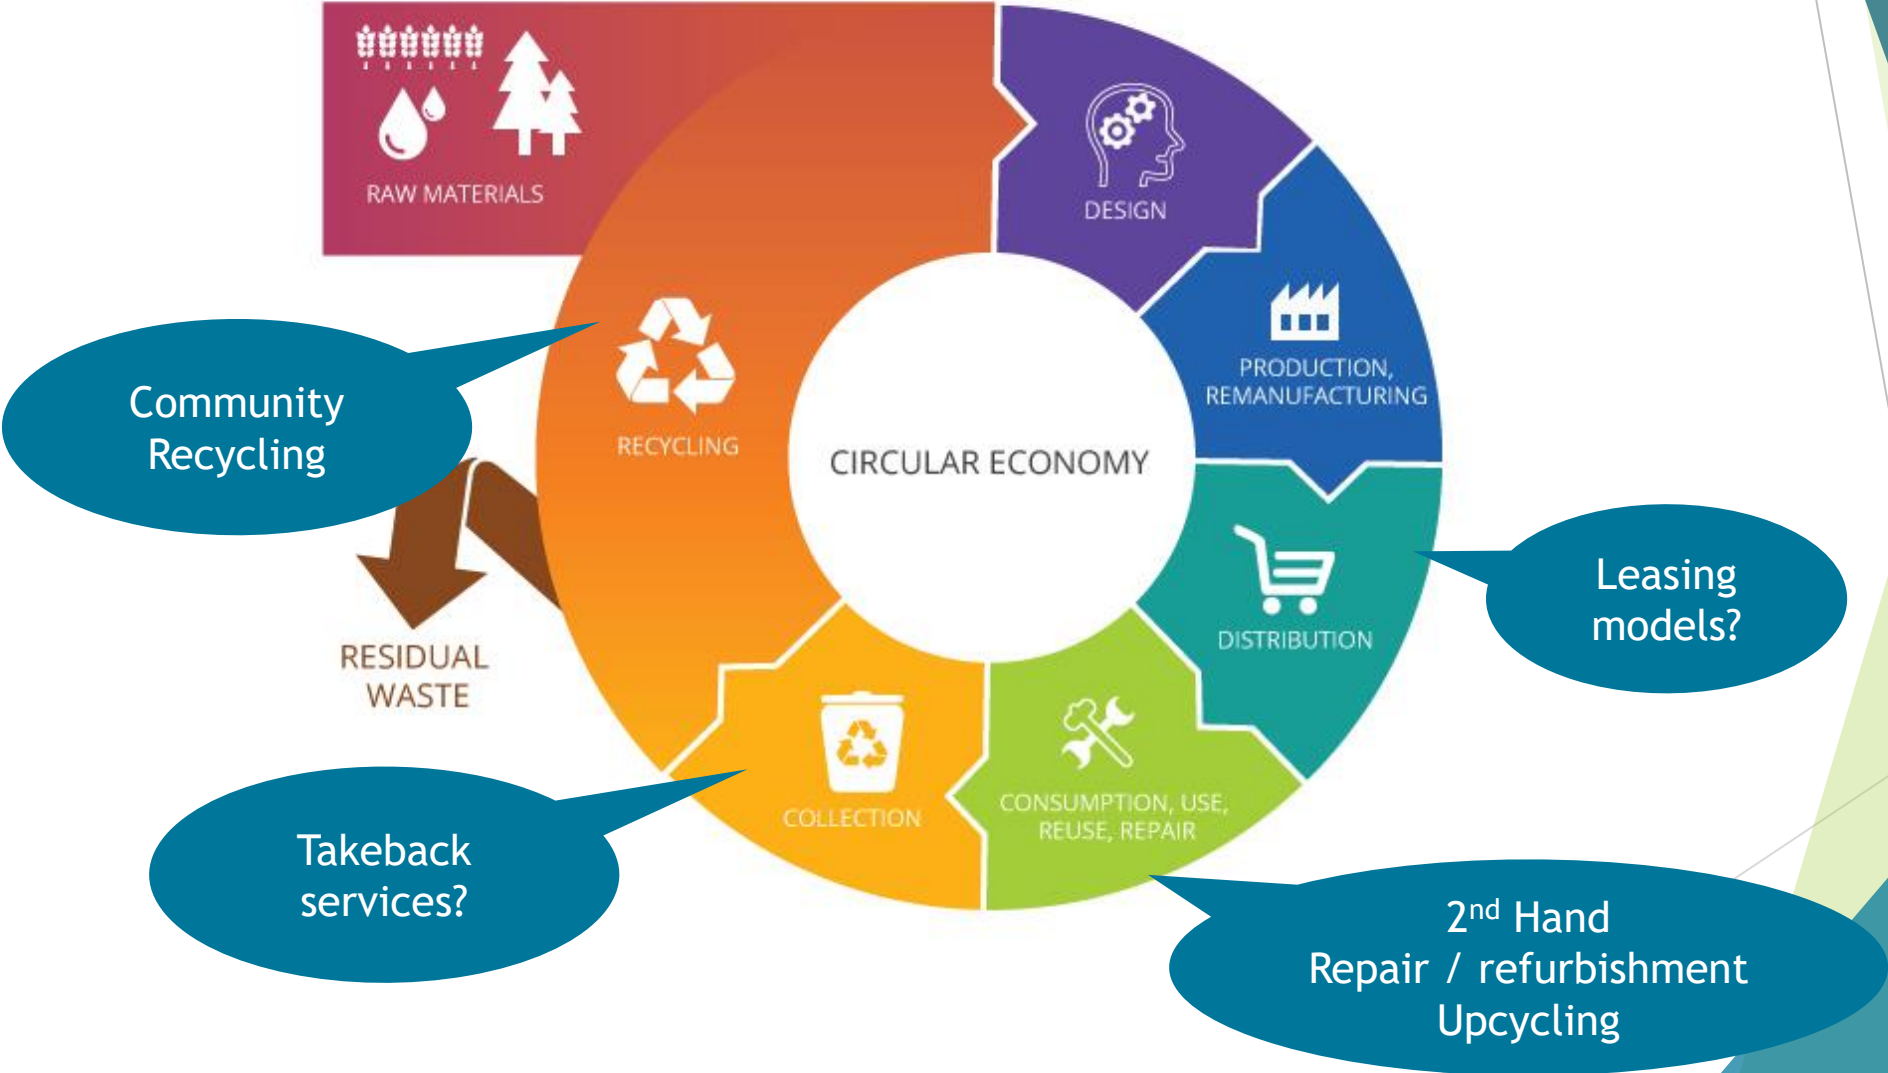

Reuse Enterprise Areas