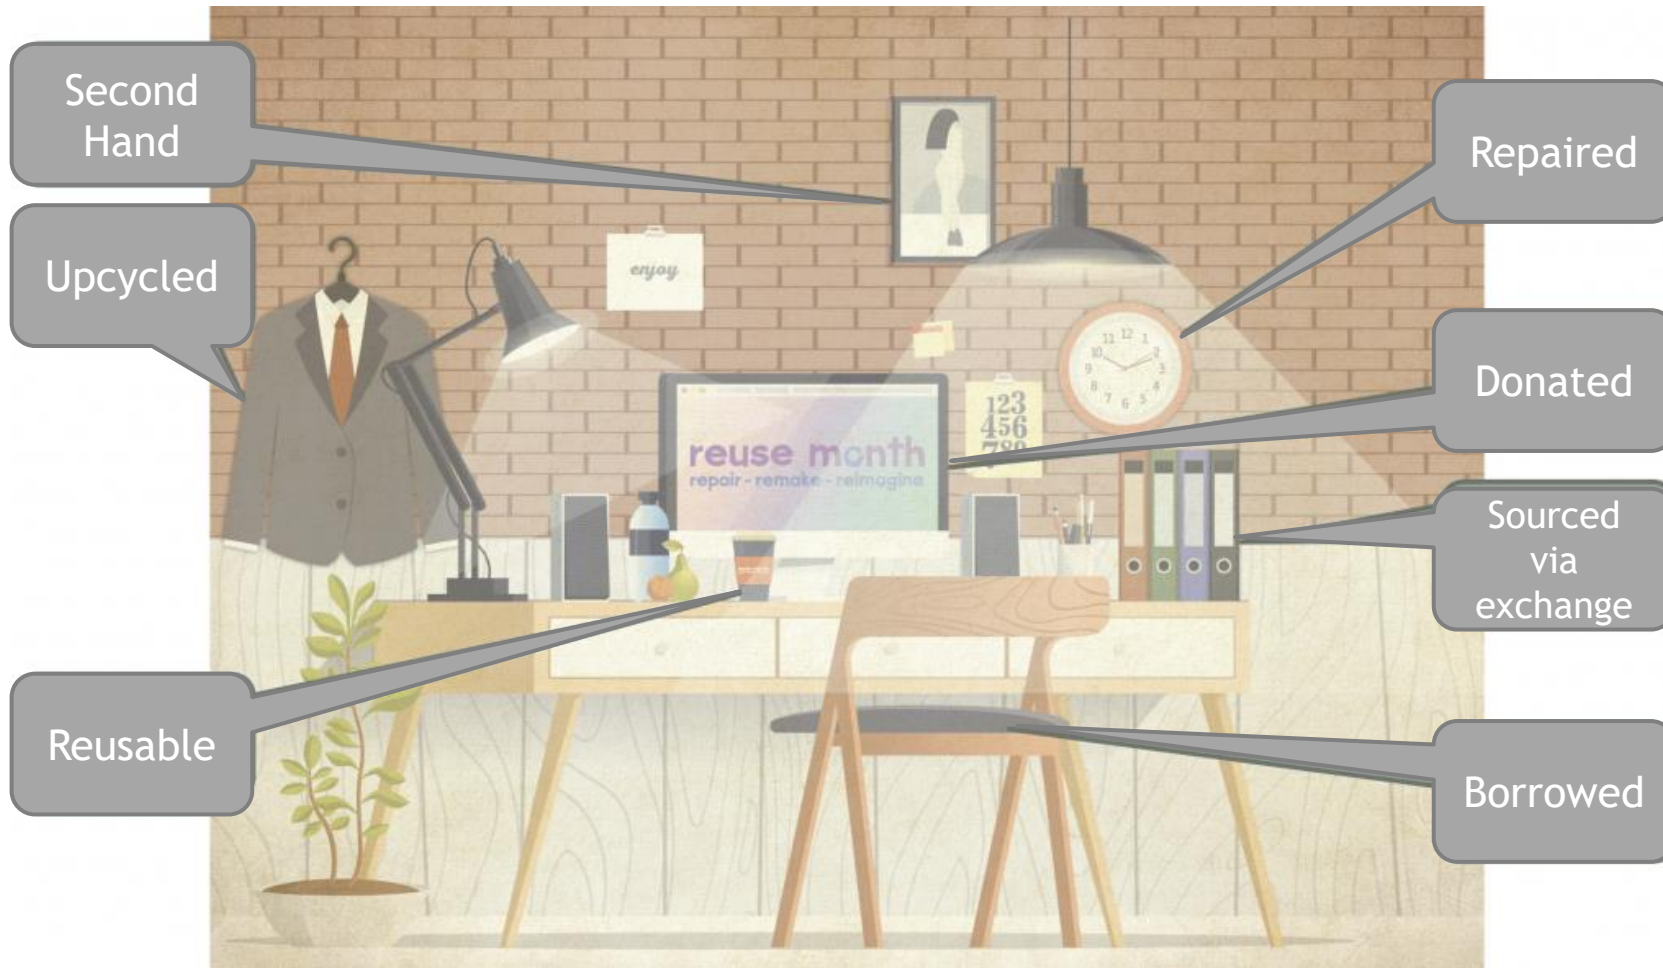

reuse month

repair - remake - reimagine

#ReuseEveryday